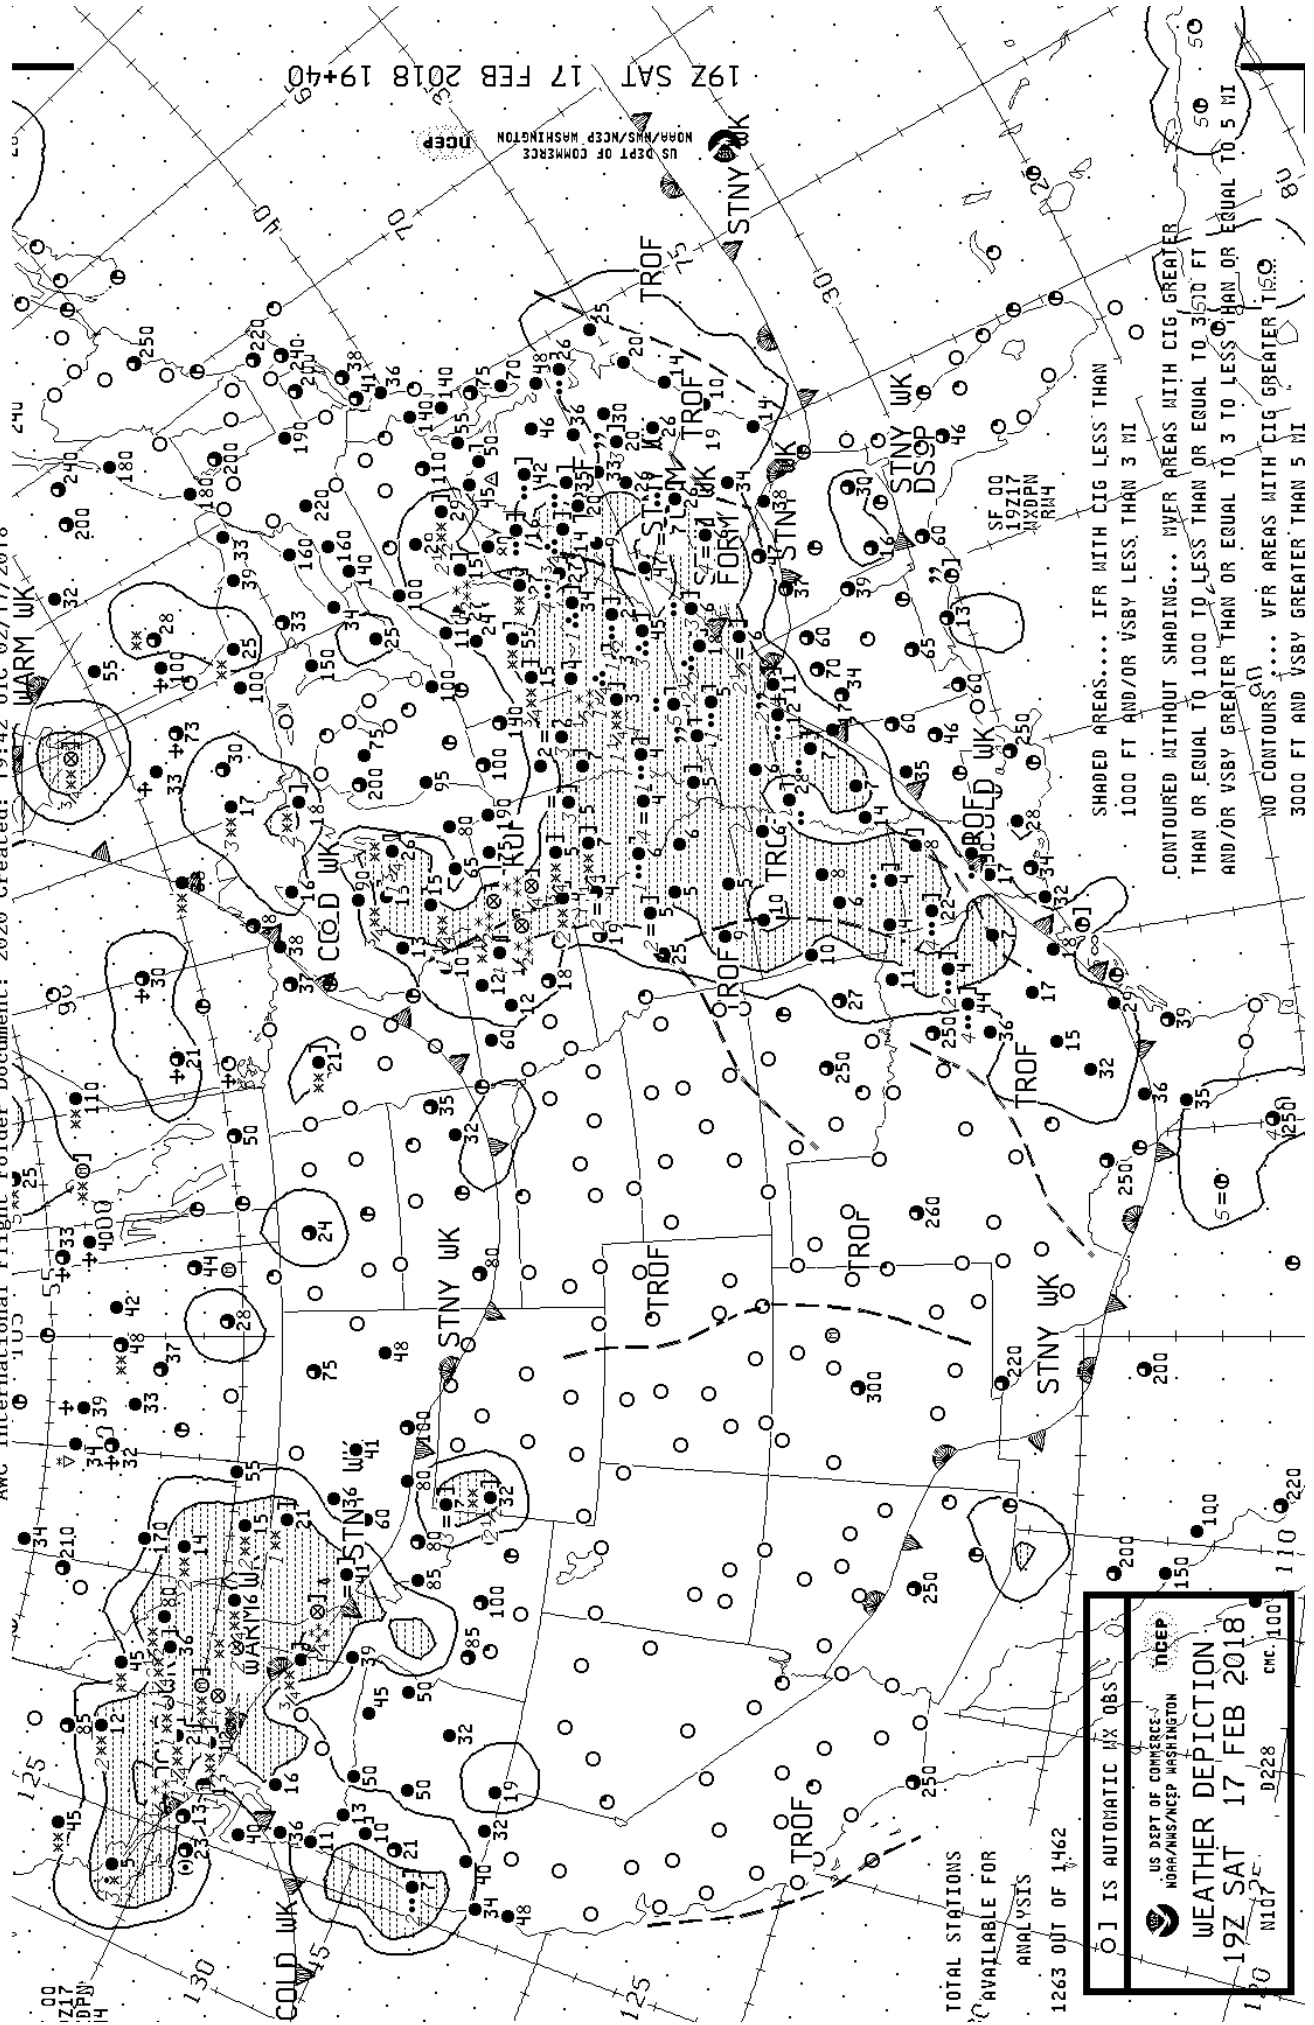

AMC International Flight Folder Document: 2020 Created: 19:42 UTC 02/17/2018

19Z SAT 17 FEB 2018 19+40

US DEPT OF COMMERCE
NOAA/NWS/NCEP WASHINGTON

SHADED AREAS.... IFR WITH CIG LESS THAN
1000 FT AND/OR VSBY LESS THAN 3 MI

CONTOURED WITHOUT SHADING... WFR AREAS WITH CIG GREATER
THAN OR EQUAL TO 1000 FT LESS THAN OR EQUAL TO 3570 FT
AND/OR VSBY GREATER THAN OR EQUAL TO 3 TO LESS THAN OR EQUAL TO 5 MI

NO CONTOURS... WFR AREAS WITH CIG GREATER THAN
3000 FT AND VSBY GREATER THAN 5 MI

TOTAL STATIONS
AVAILABLE FOR
ANALYSIS
1263 OUT OF 1462

O J IS AUTOMATIC WX OBS

US DEPT OF COMMERCE
NOAA/NWS/NCEP WASHINGTON

WEATHER DEPICTION
19Z SAT 17 FEB 2018

N107
D228
CMC 100